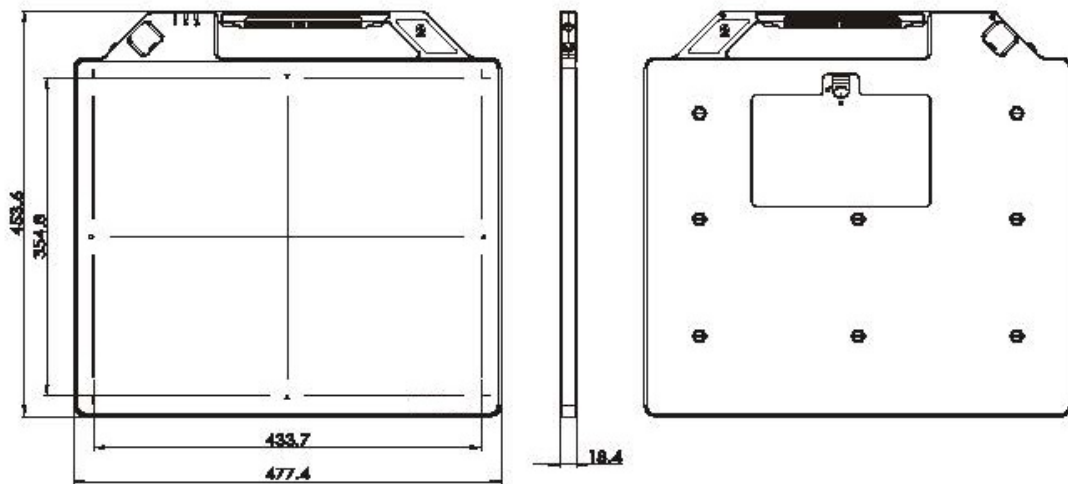

3ENDT 1500P Parameter

Sensor	
Scintillator	Direct Deposit CsI
Pixel Area	434 x 355mm²(14"x17")
Pixel Array	2816X2304
Pixel Pitch	154µm
Imaging Performance	
Limiting Resolution	3.3lp/mm
MTF	> 70% .....(@ 1 lp/mm)
	> 40% .....(@ 2 lp/mm)
	> 22% .....(@ 3 lp/mm)
DQE	(@RQA5,30µGy)
	~ 65% .....(@ 0 lp/mm) ~ 20% .....(@ 3 lp/mm)
Sensitivity	~0.62ct/nGy
Response Non-linearity	< ± 0.5%
Maximum Linear Dose	95 µGy
Dark Noise	~ 8 nGy
Dynamic Range	~ 82dB
Greyscale	16 bits
Communications	
Communication Interface	GbitE
	2.4/5GHz, 300Mbps
Image Acquisition Time	2-3s (wired)
	4-5s (wireless)

Exposure Control	F²AED (optional)
	Manual
Environmental	
Operating	Natural Cooling
-Temperature Range	-20C to + 60C (-5F to 140F)
-Humidity Range (Non-condensing)	30%-75%RH
Storage	
-Temperature Range	-20°C-55°C(-4°F-67°F)
-Humidity Range	10%-90%RH
Mechanical	
External Dimension	477.4x453.6x18.4mm(17.9"x18.7"x0.7")
Weight	4Kg(8.8lbs)
Weight Bearing	100Kg@ φ 40mm, 150kg@full facade
Housing Material	carbon fiber front & High Strength Aluminium alloy back
Power	
Power Dissipation	<8W(standby) / 24W (operating)
Power Supply	100-240V AC
Frequency	50/60Hz
Regulatory	
CE	HD 60107735 0001

1500P Dimension

(mm)

Specifications are subject to change without prior notice.

321 N. 8th St La Porte, Tx 77571
Ph # (281) 470-2010 Fax # (281) 470-2024
Website: <http://www.3endt.com>